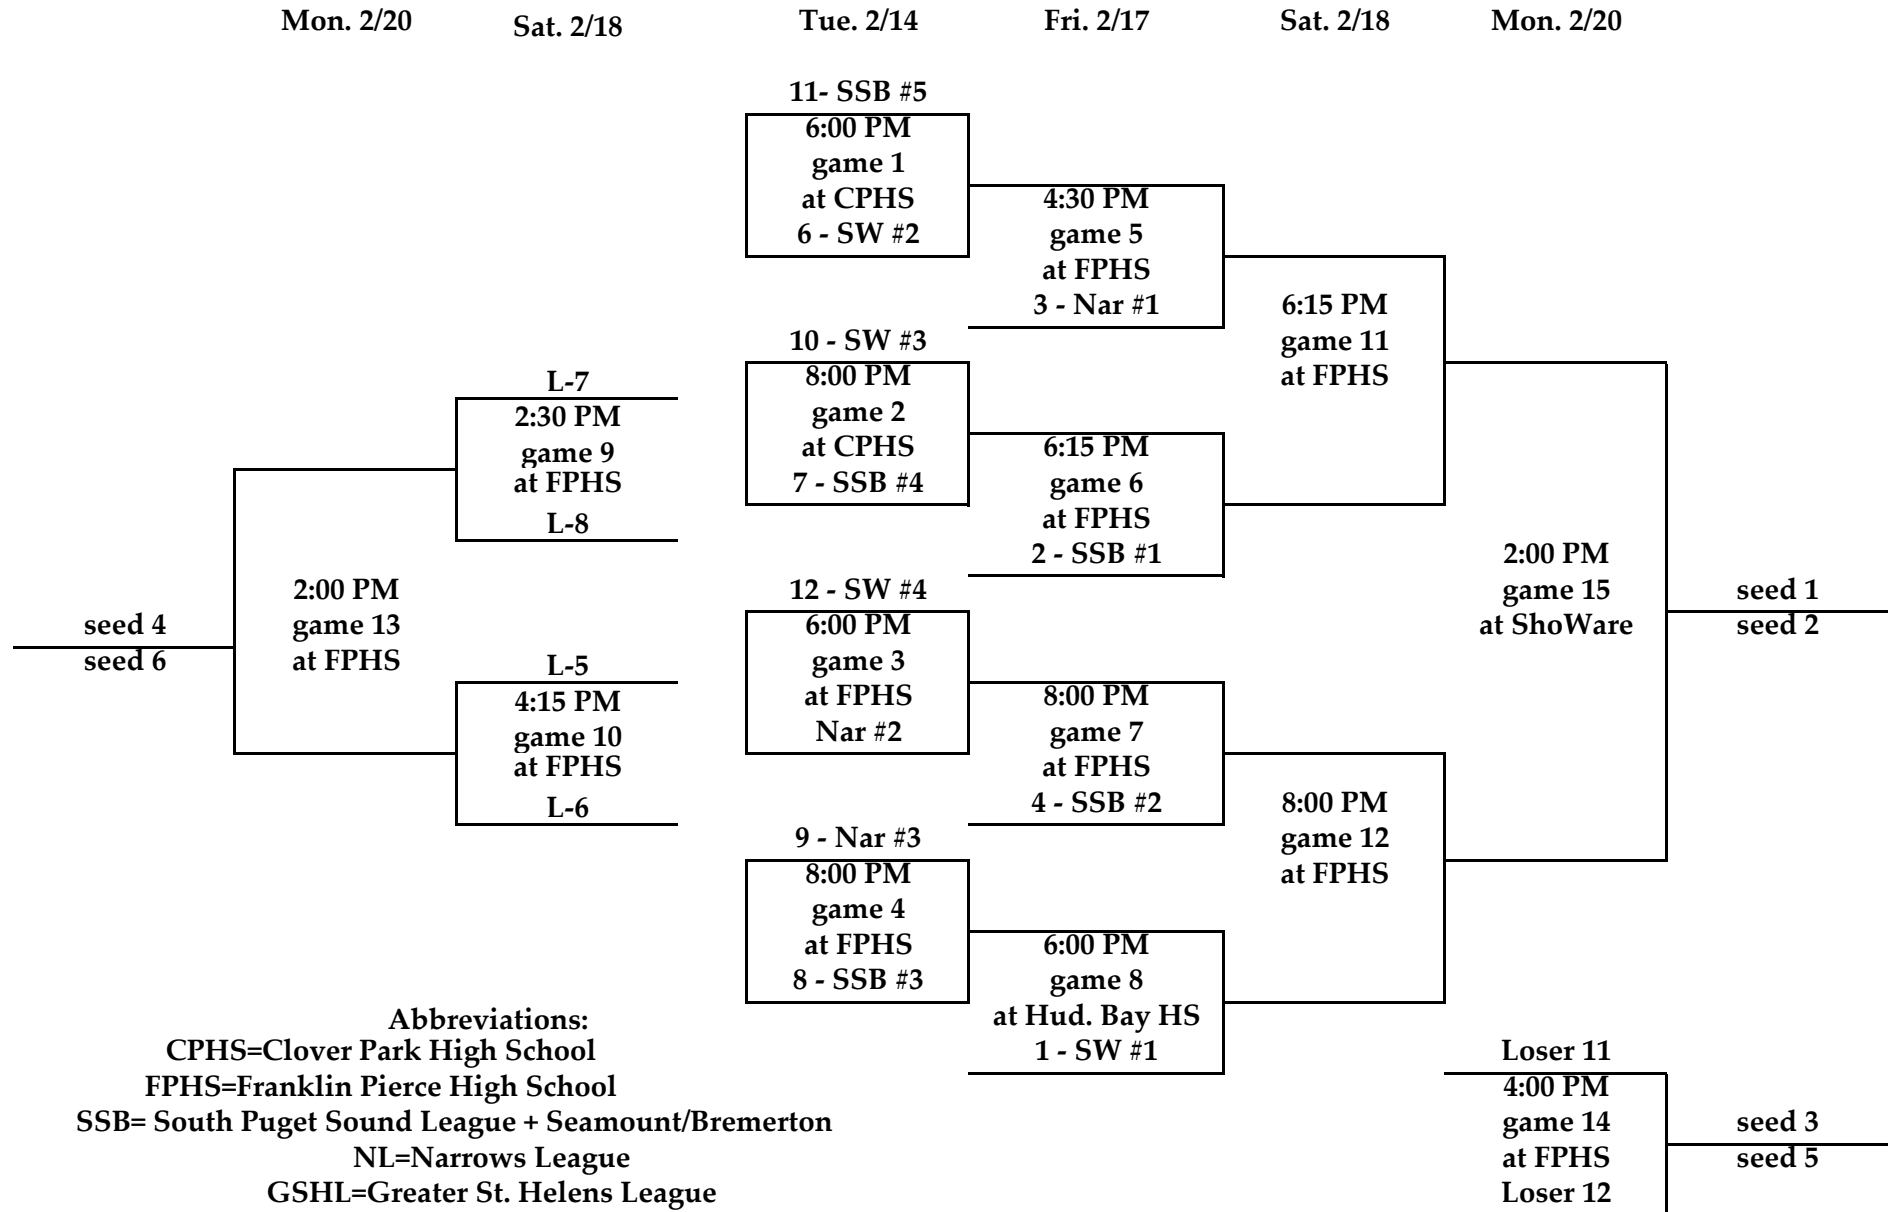

2012 WCD/SWD 3A Boys Basketball Bracket

Abbreviations:
 CPHS=Clover Park High School
 FPHS=Franklin Pierce High School
 SSB= South Puget Sound League + Seamount/Bremerton
 NL=Narrows League
 GSHL=Greater St. Helens League