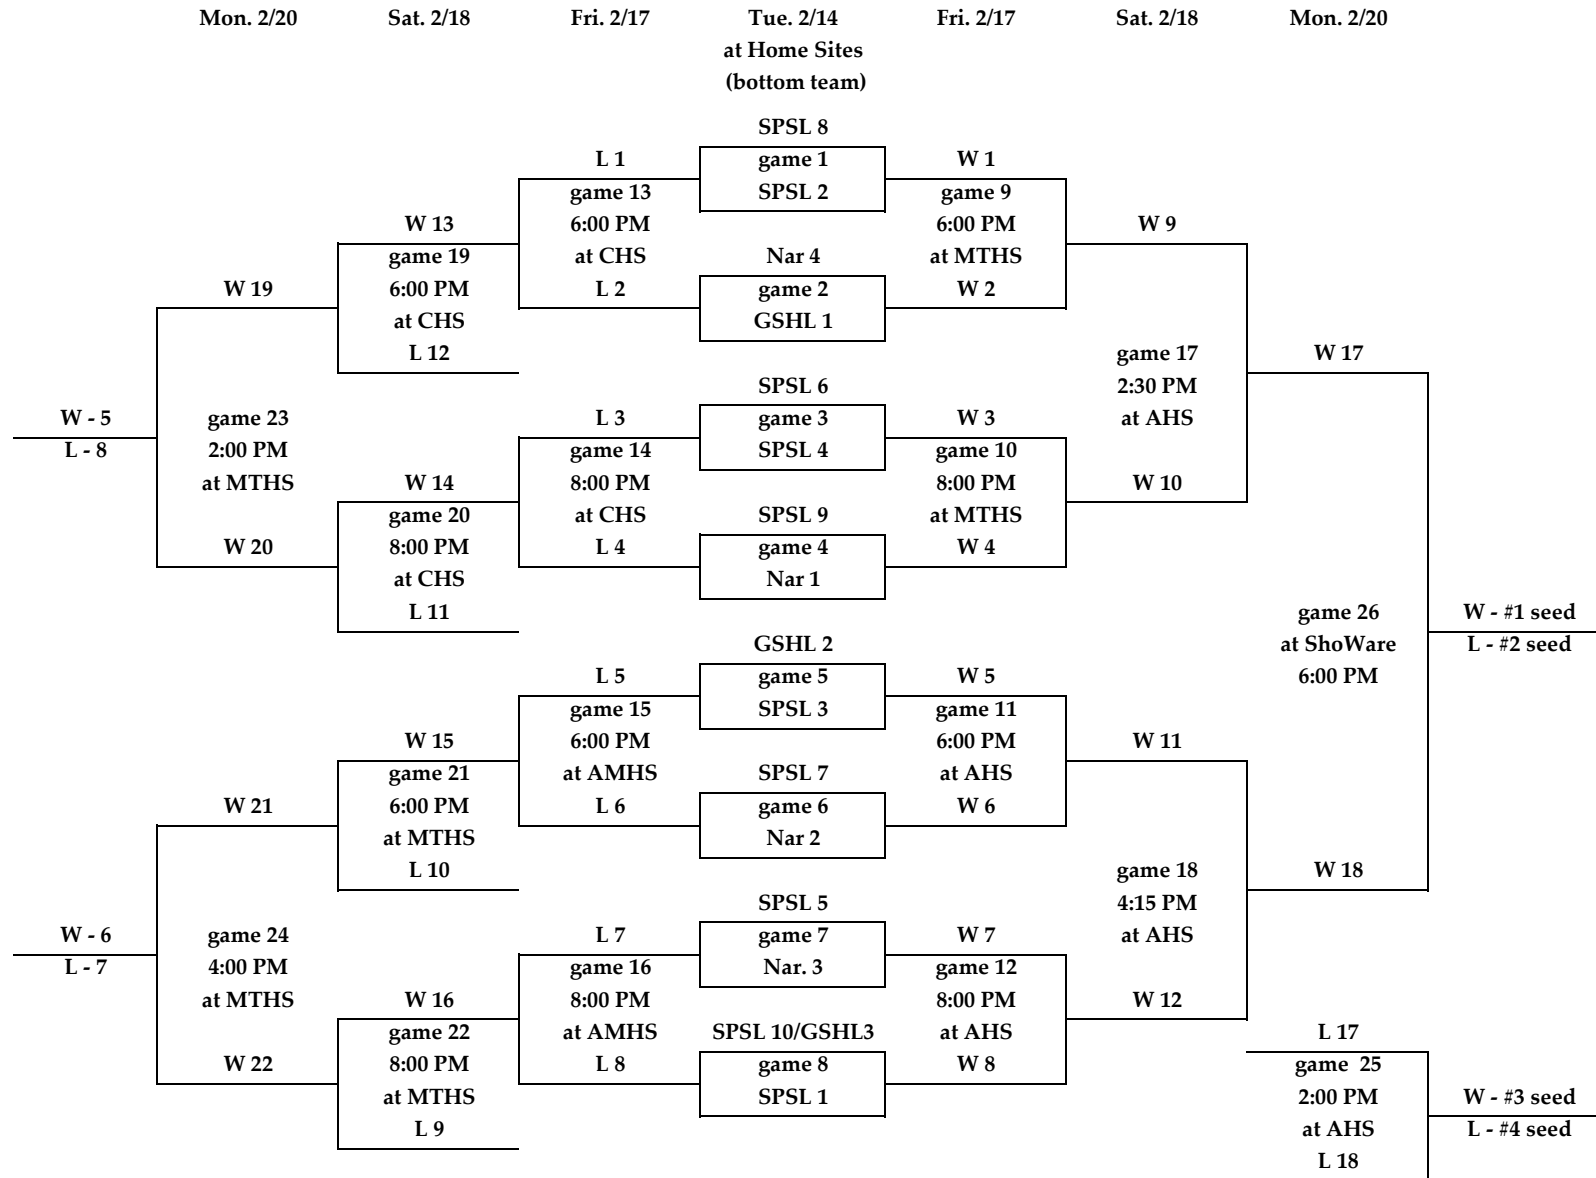

2012 WCD/SWD 4A Boys Basketball Bracket

Abbreviations: AHS=Auburn HS, AMHS=Aub-MtView HS, CHS=Curtis HS, MTHS=Mt. Tahoma HS