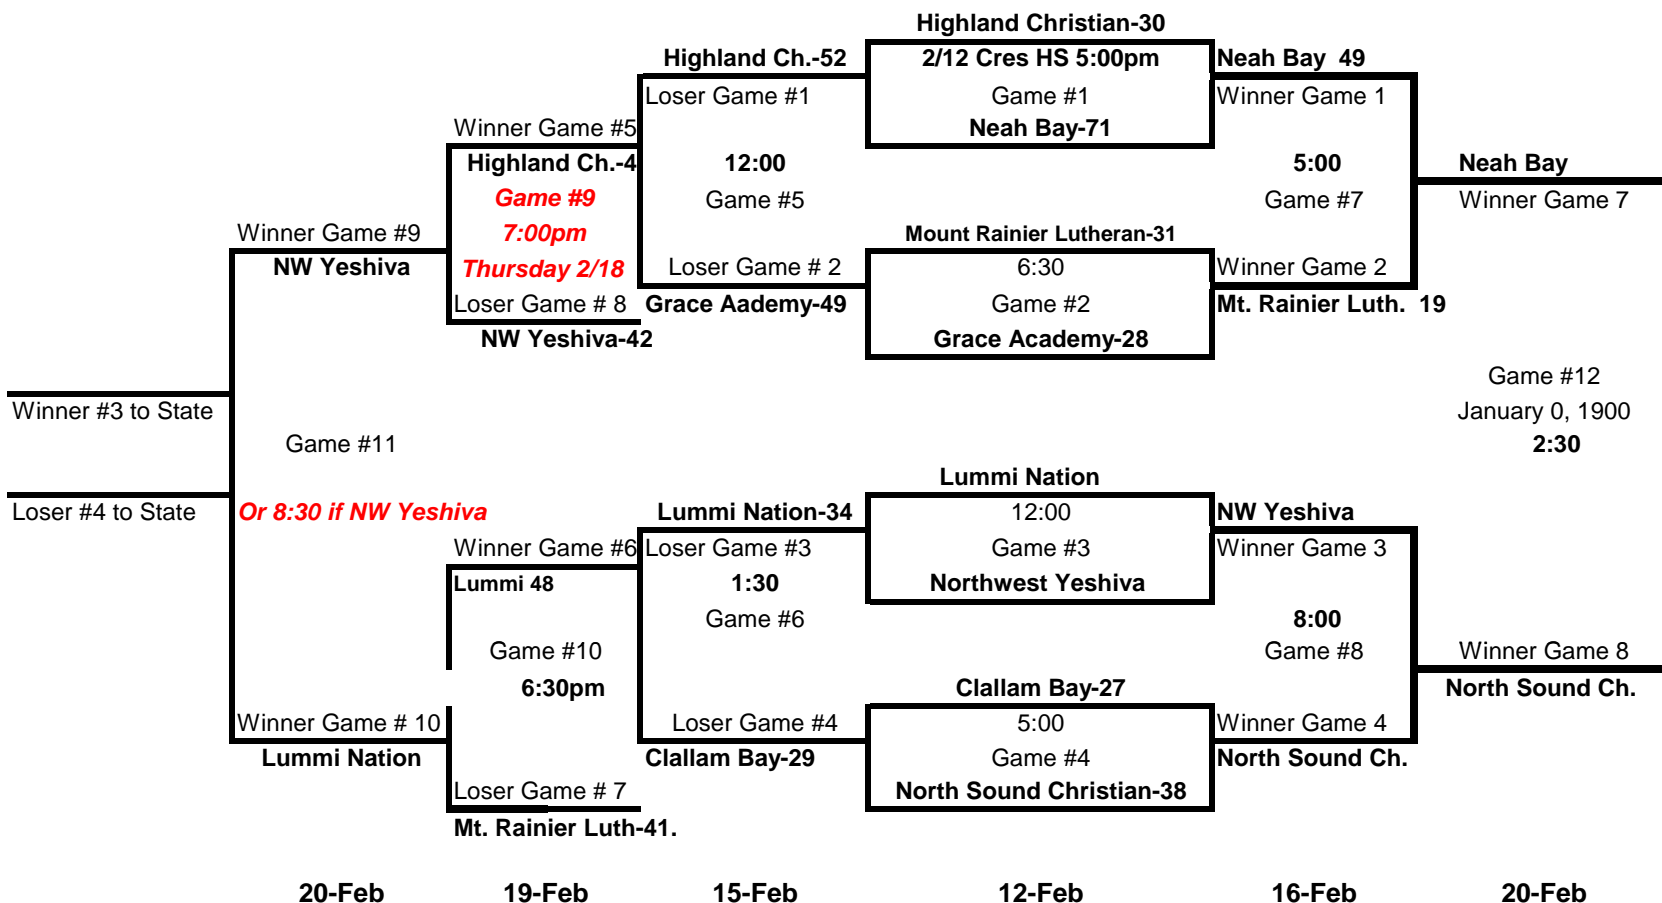

2010 1B Girls' Tri-District Basketball Bracket

updated 2/20/10

Game	Place	Date	Time
Games 2,3,4	Mntlake Terrace	12-Feb	6:30/noon/5:00
Game 1	Crescent H.S.	12-Feb	5:00pm @ Crescent High School
Games 5 and 6	Mntlake Terrace	15-Feb	12:00/1:30
Games 7 and 8	Mntlake Terrace	16-Feb	5:00/8:00

BOTTOM TEAMS ON THE BRACKET ARE THE HOM

Games 9	Mntlake Terrace	18-Feb	7:00
Game 10	Mntlake Terrace	19-Feb	6:30
Games 11 and 12	Mntlake Terrace	20-Feb	2:30/8:00 or 8:30

Winner First to State
Loser Second to State