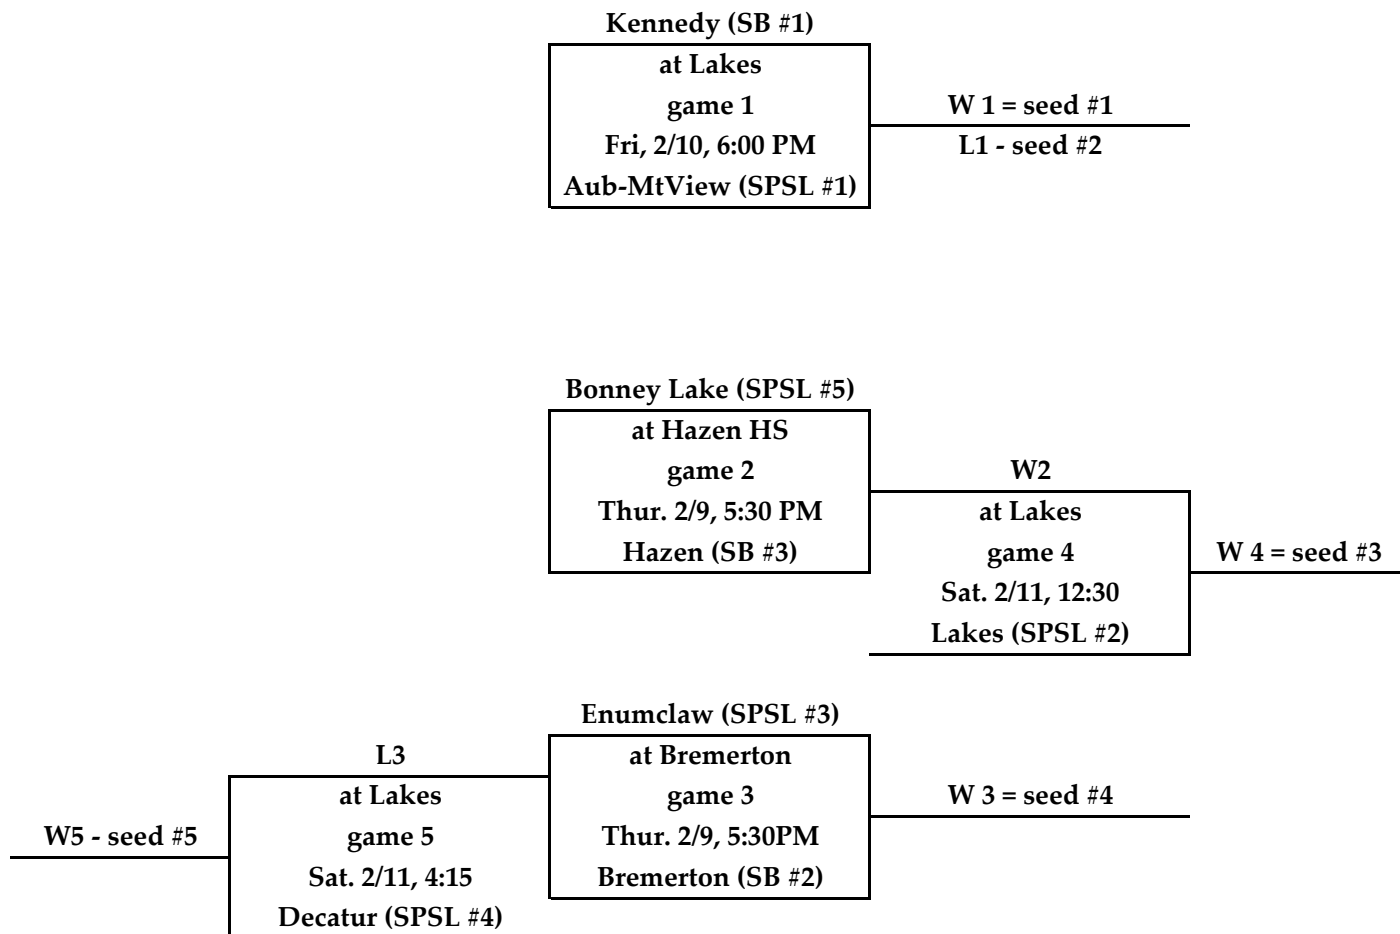

# SPSL/Seamount/Bremerton Sub-District 3A Girls Basketball Bracket

Bremerton will compare their league record with the league records of the Seamount schools. One point will be awarded for a win over a 1A or 2A opponent, 1.5 points will be awarded for a win over a 3A or 4A opponent. Points will be tallied and divided by the number of games played to determine placement as an Sea/Brem seed