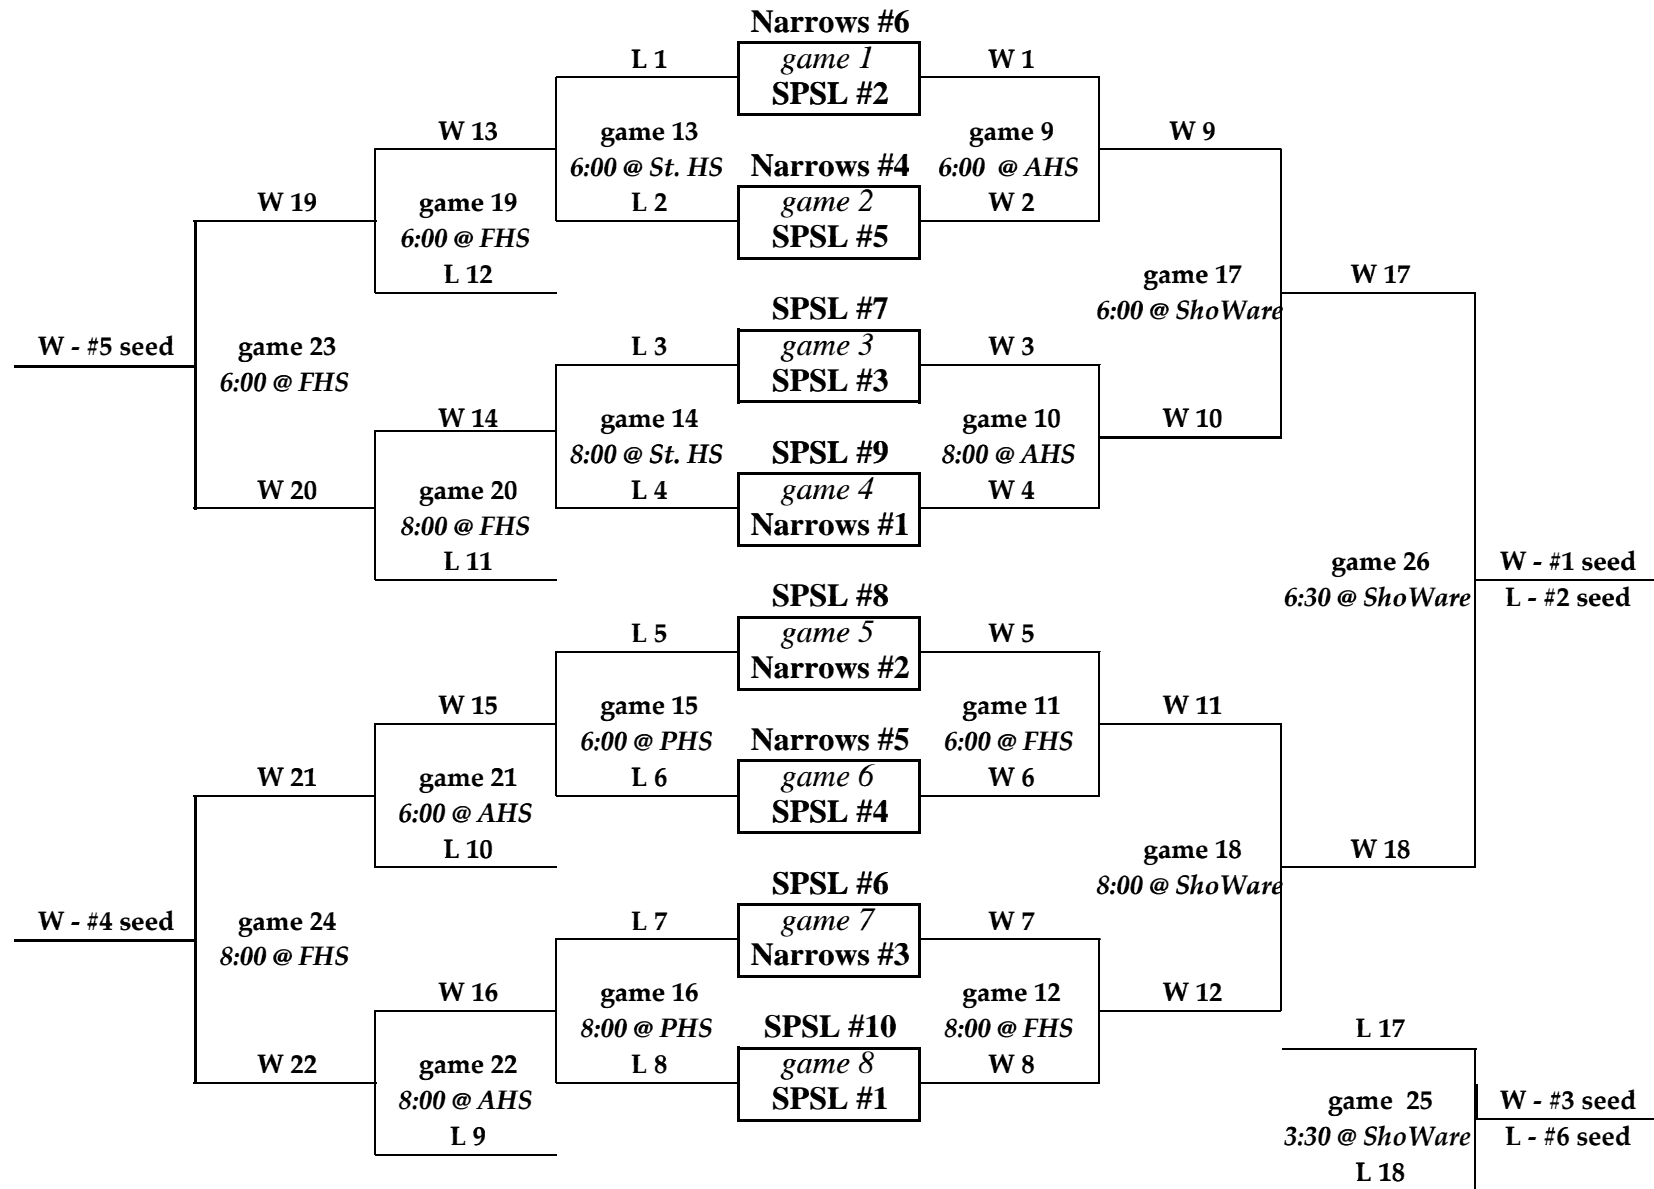

2010, 4A WCD Girls Basketball Tournament Bracket

Sat. 2/27 Wed, 2/24 Sat. 2/20 Thur. 2/18 Sat. 2/20 Wed, 2/24 Fri. 2/26
 at home sites

Bottom Team is the home team