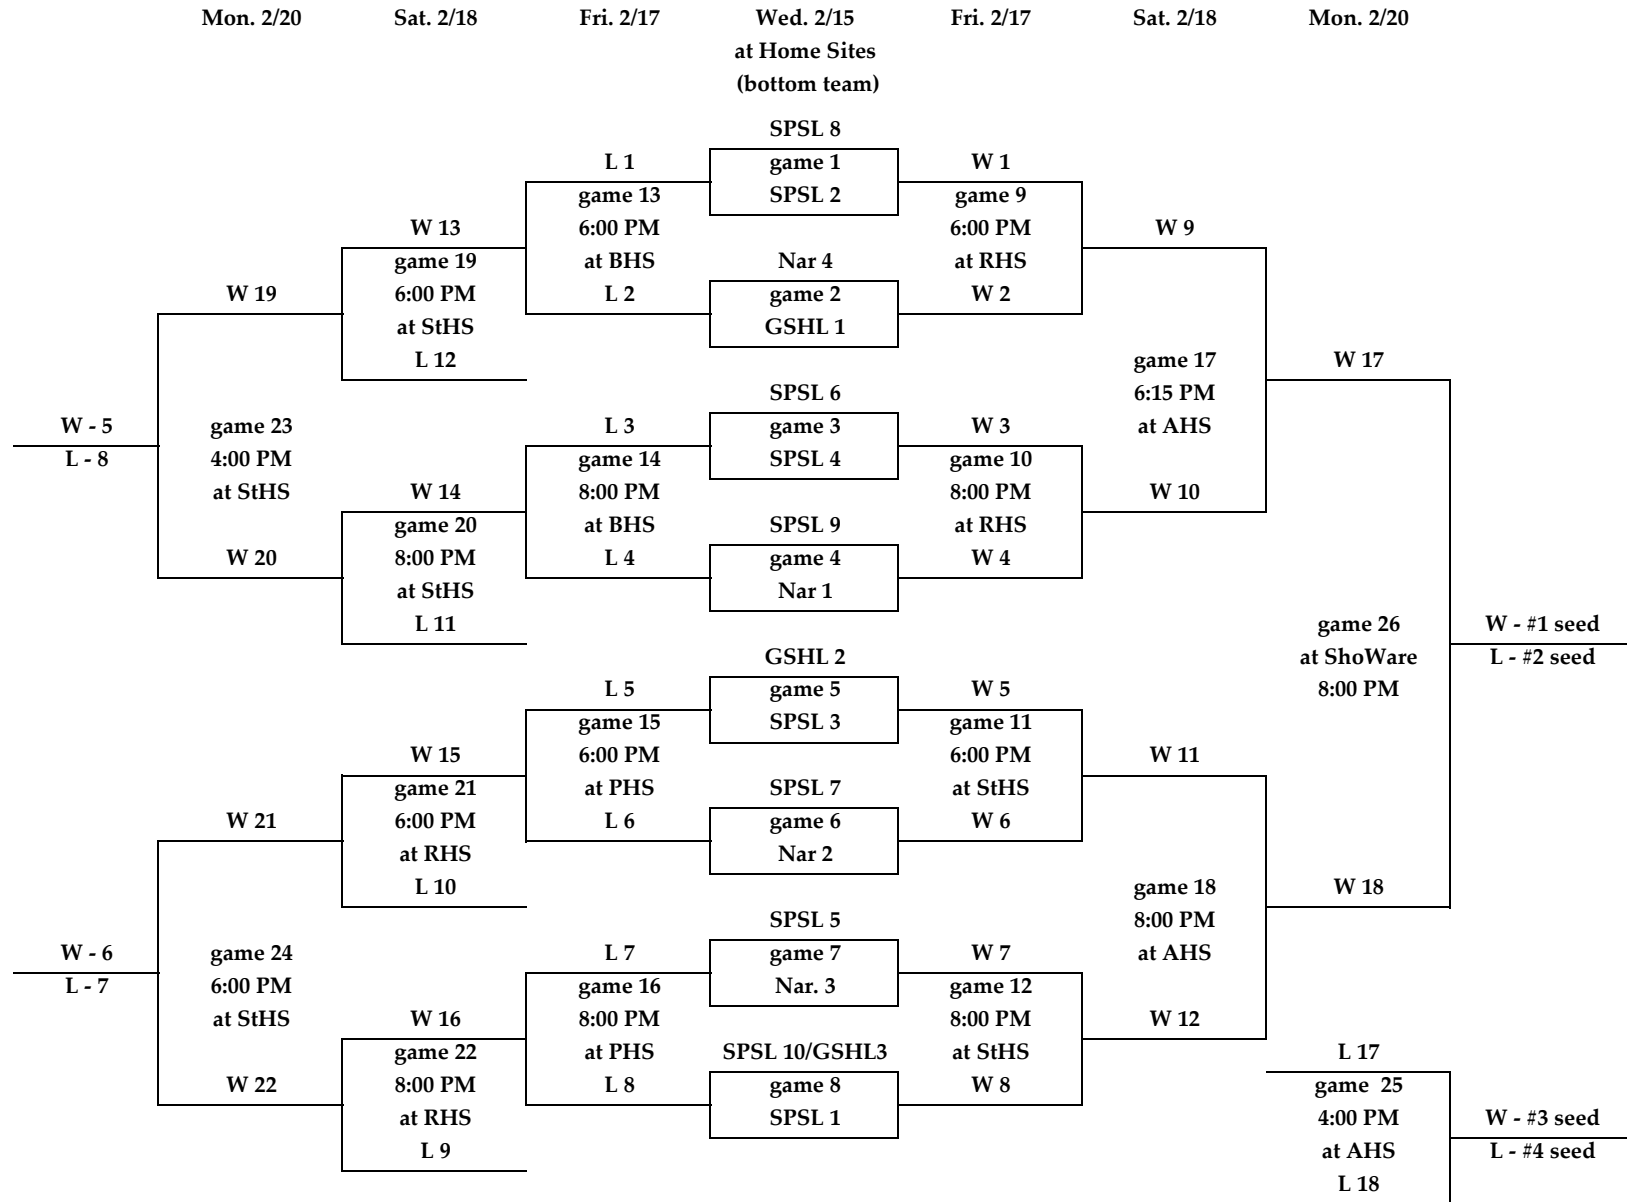

2012 WCD/SWD 4A Girls Basketball Bracket

Abbreviations: AHS=Auburn HS, BHS=Bellarmino HS, PHS=Puyallup HS, RHS=Rogers HS, StHS=Stadium HS