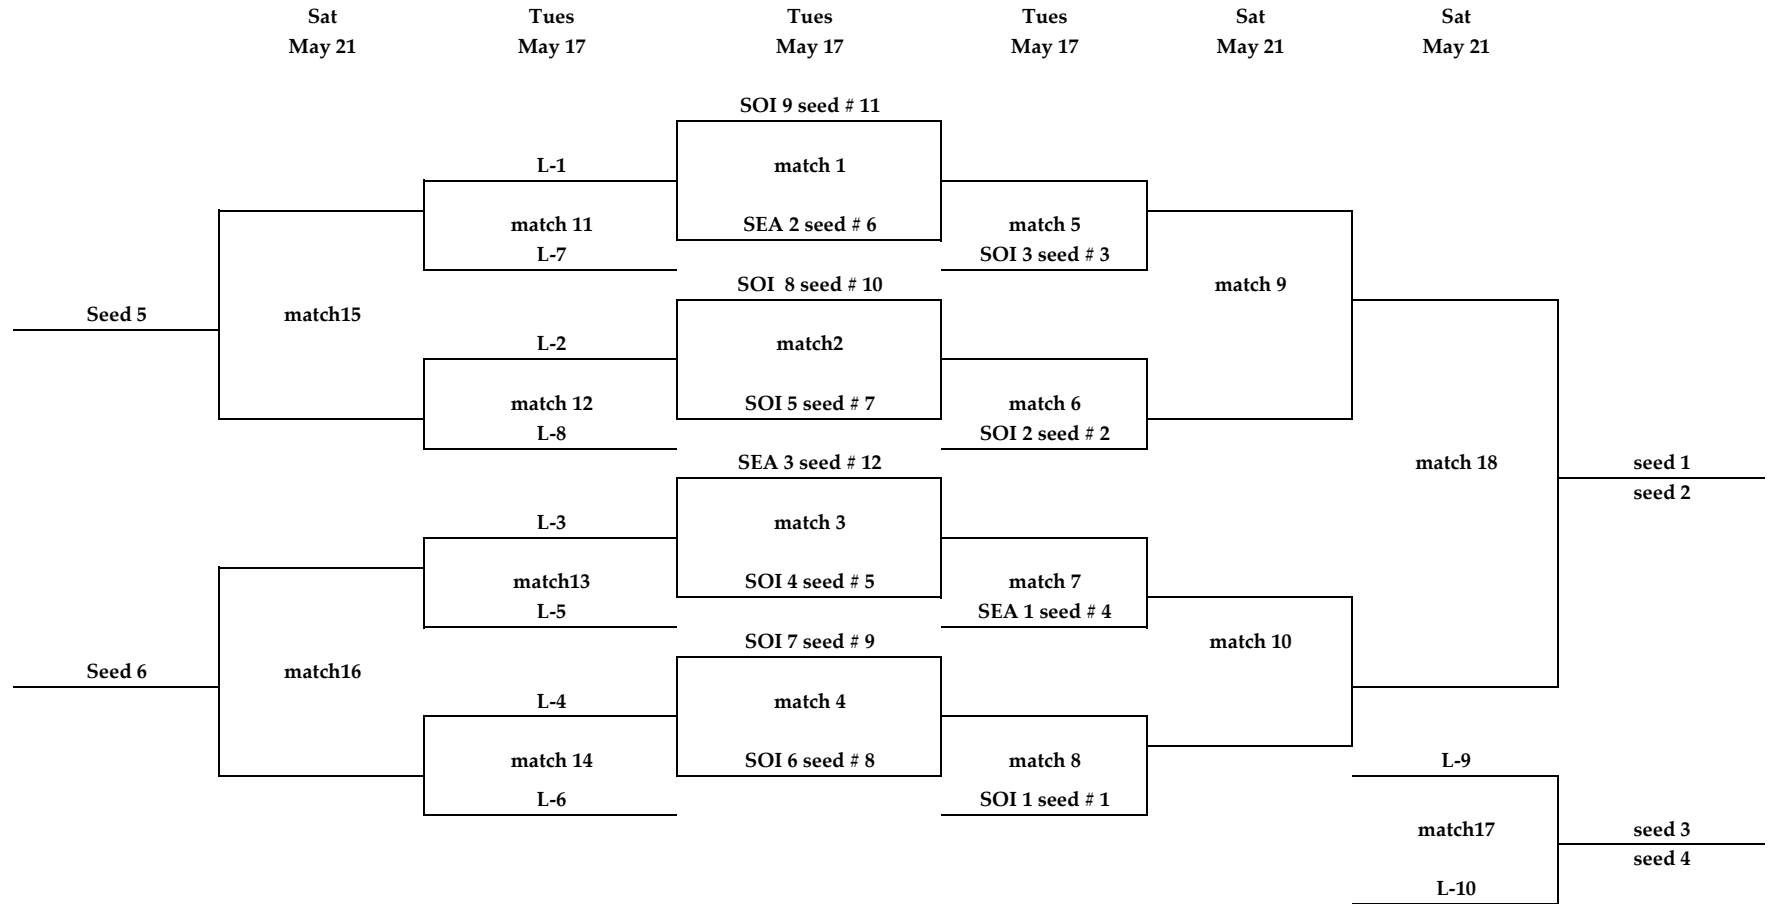

**2011  
WCDIII - SKD2  
2A TENNIS  
BOYS**

as of 5/4/11

Abbreviations: SOI = South Puget Sound + Olympic + Interlake; SEA = Seamount