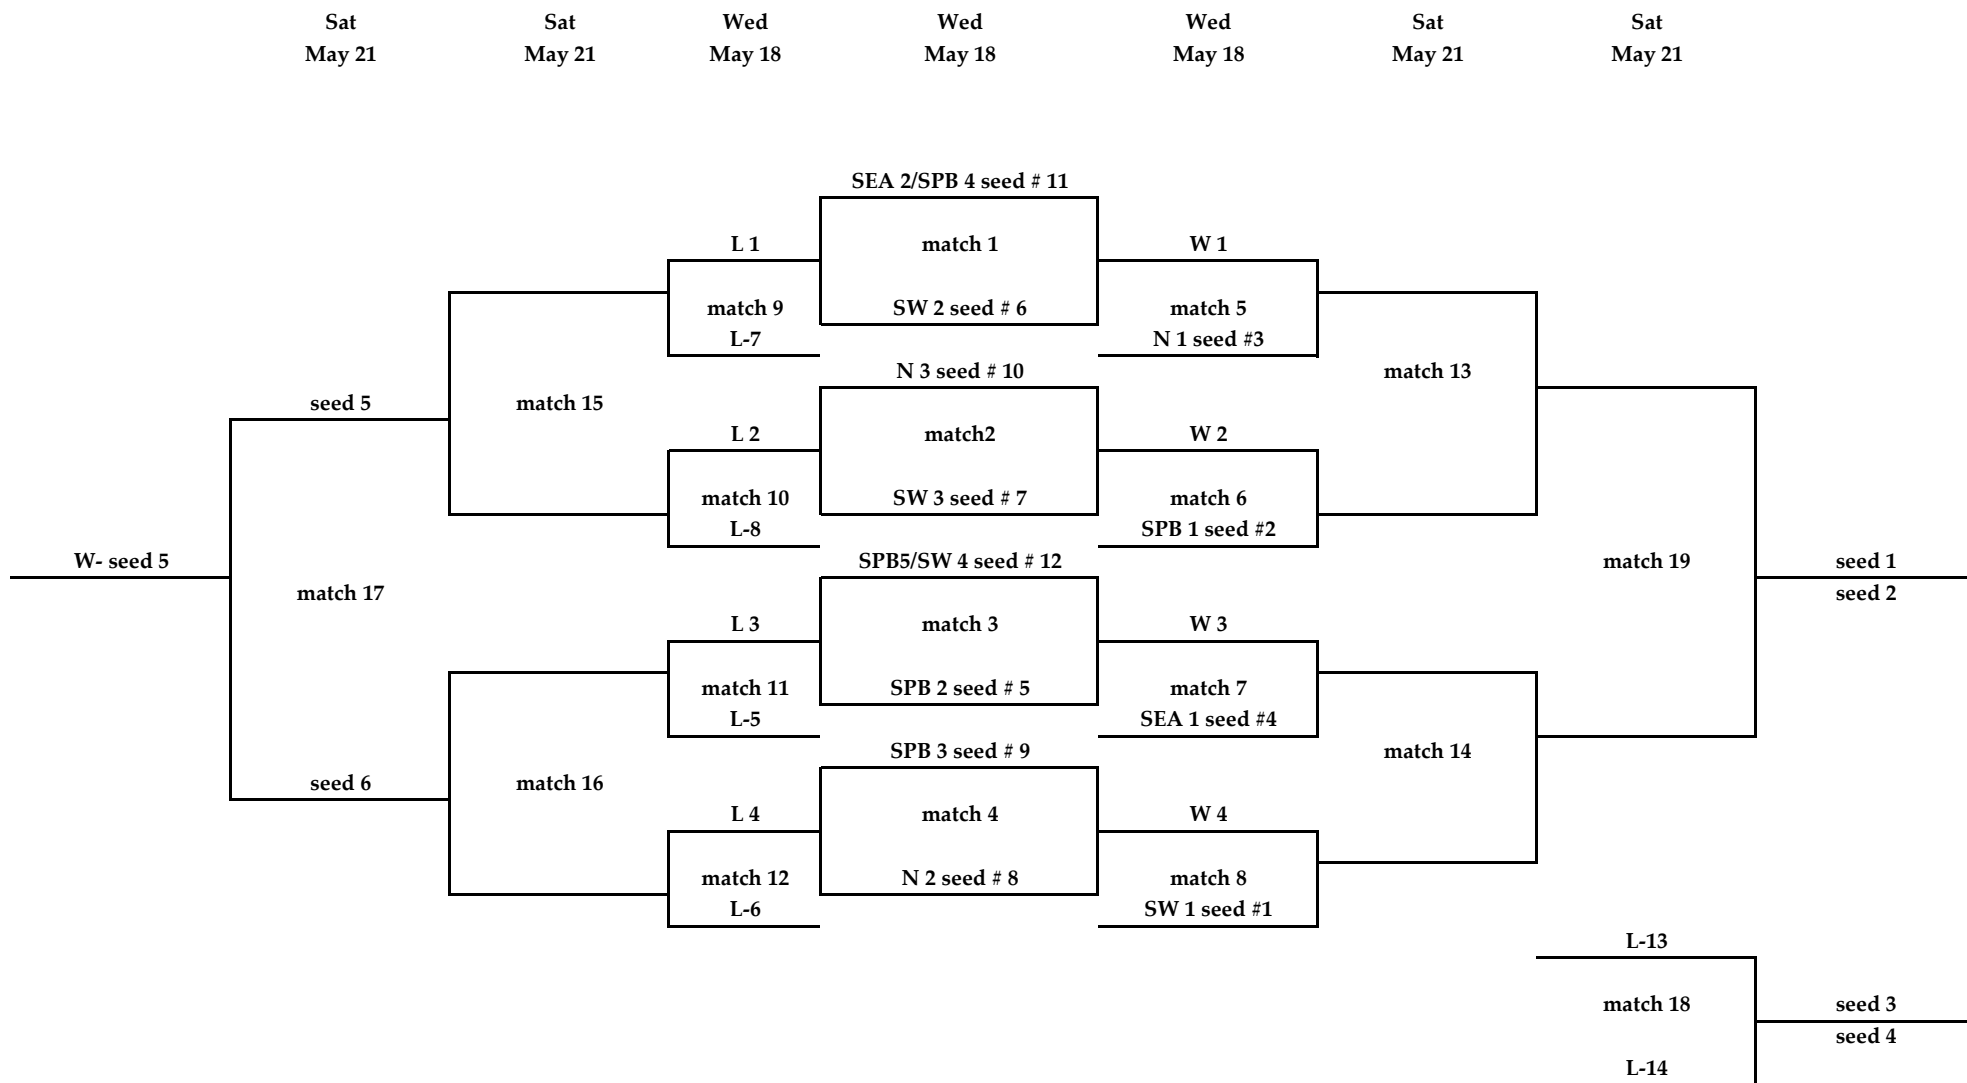

# 2011 3A TENNIS WCDIII - SWDIV BOYS

as of 5/4/11

SPB= SPSL/Bremerton SW= GSHL N= Narrows Sea=Seamount