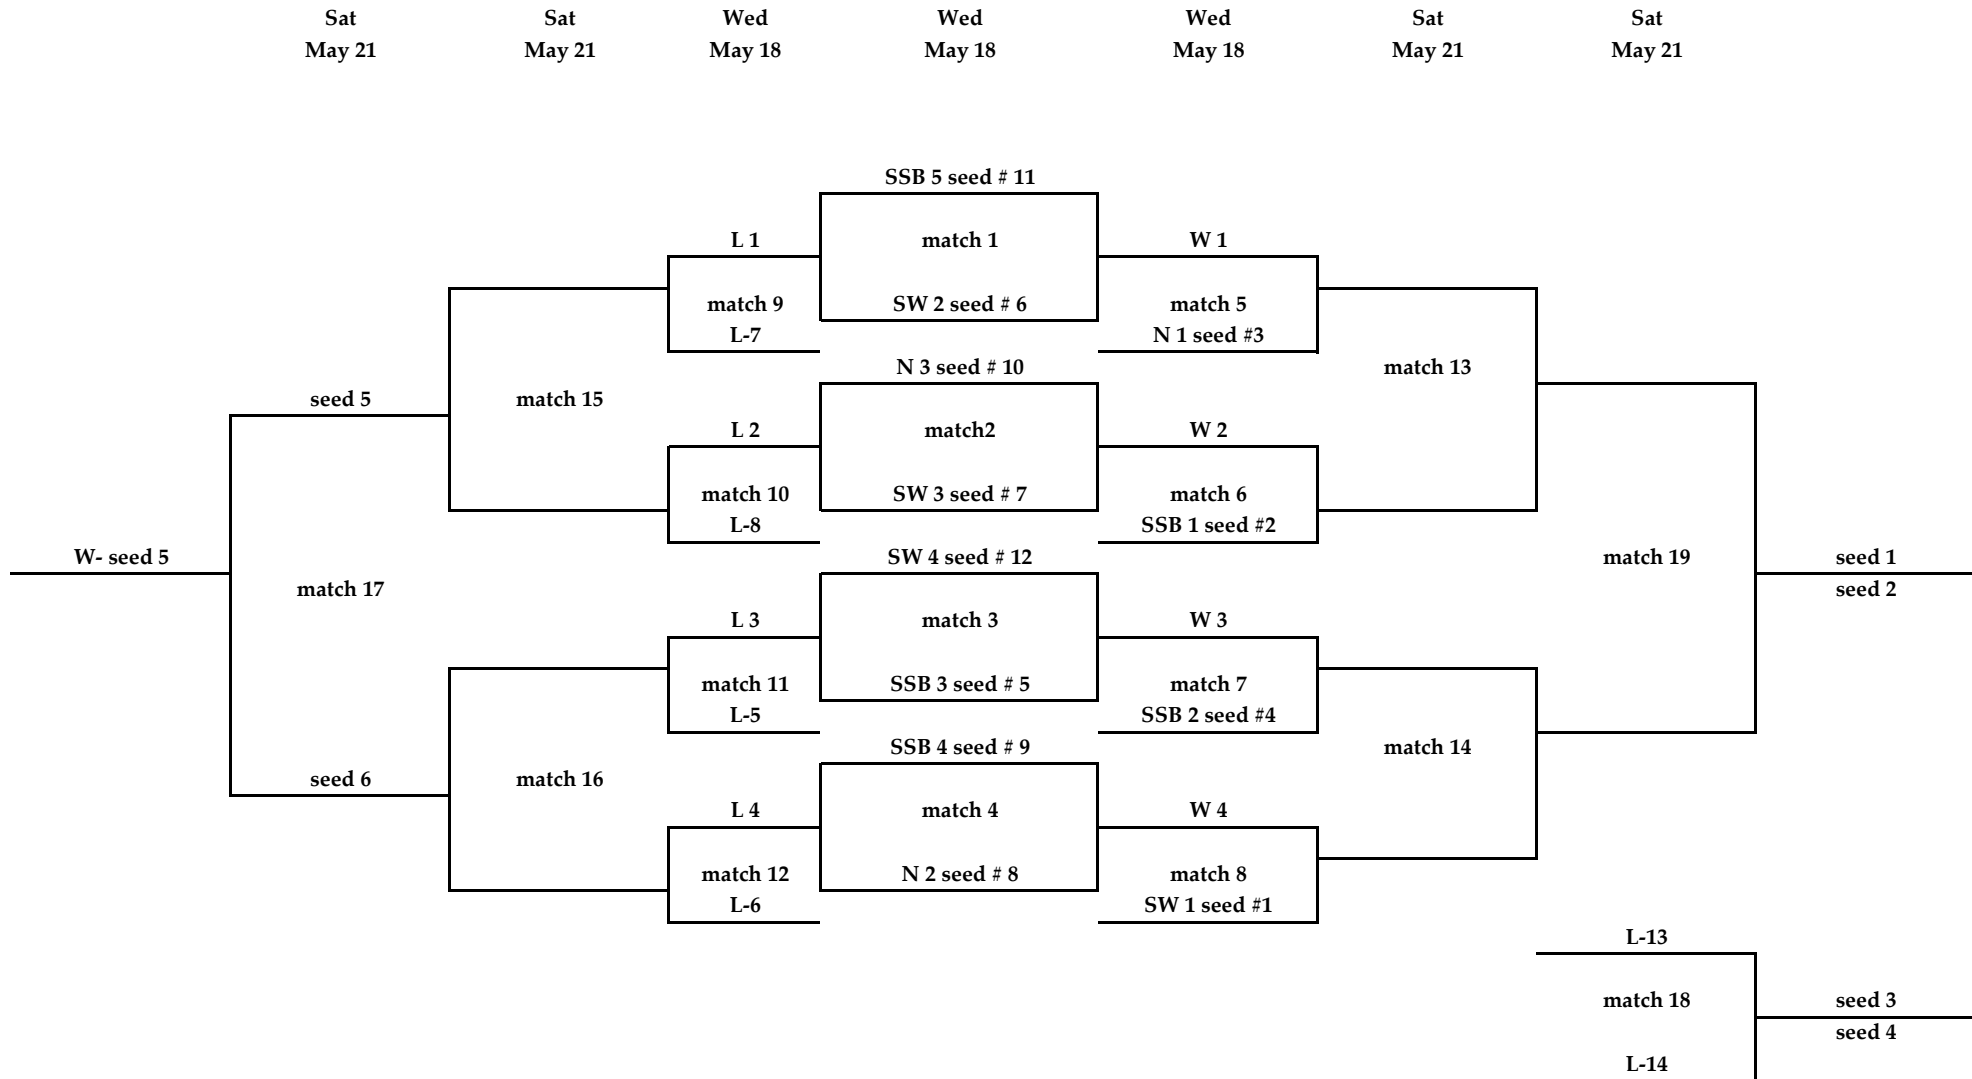

2011 3A TENNIS WCDIII - SWDIV GIRLS

as of 5/14/11

SSB= South Puget Sound + Seamount + Bremerton; SW= GSHL N= Narrows