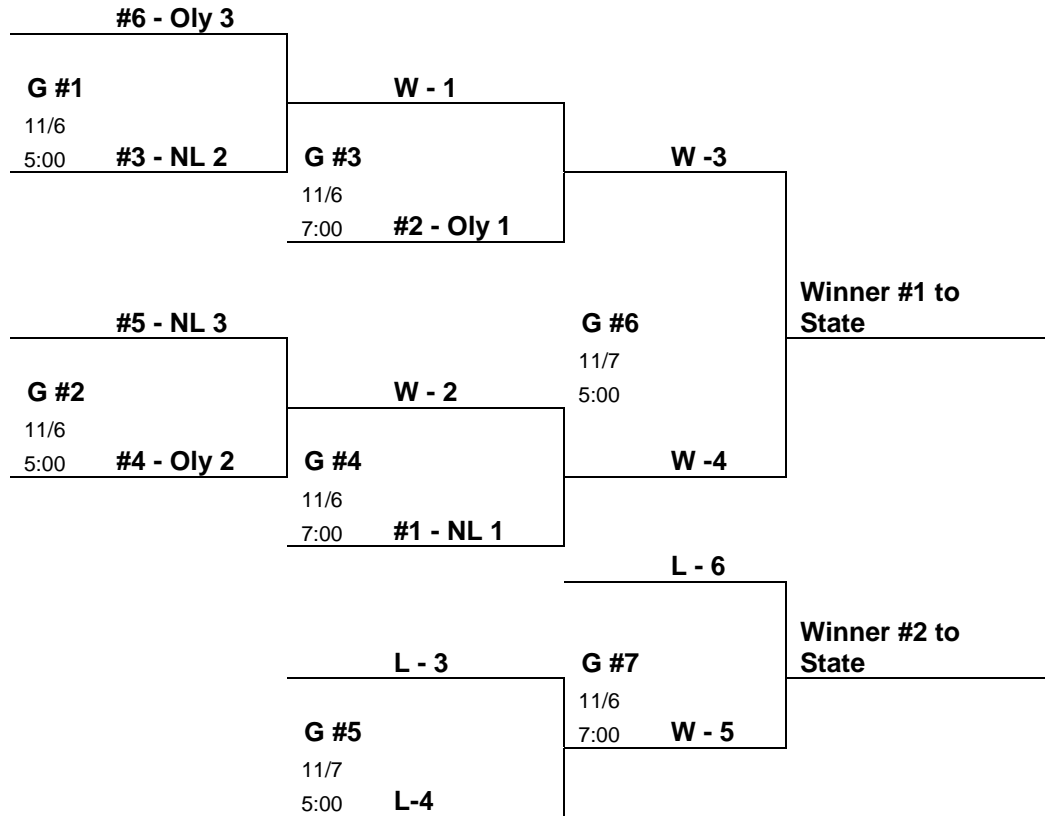

**SPORT:**

**2A Bi-District VOLLEYBALL**

**2009**

Uneven number of teams in leagues

Notes:

- 1) Games #1 and #2 are loser out games.
- 2) Games #1 through #4 are to be played on Friday, November 6 @ Franklin Pierce HS  
Games #5 through #7 are to be played on Saturday, November 7 @ Franklin Pierce HS
- 3) HS